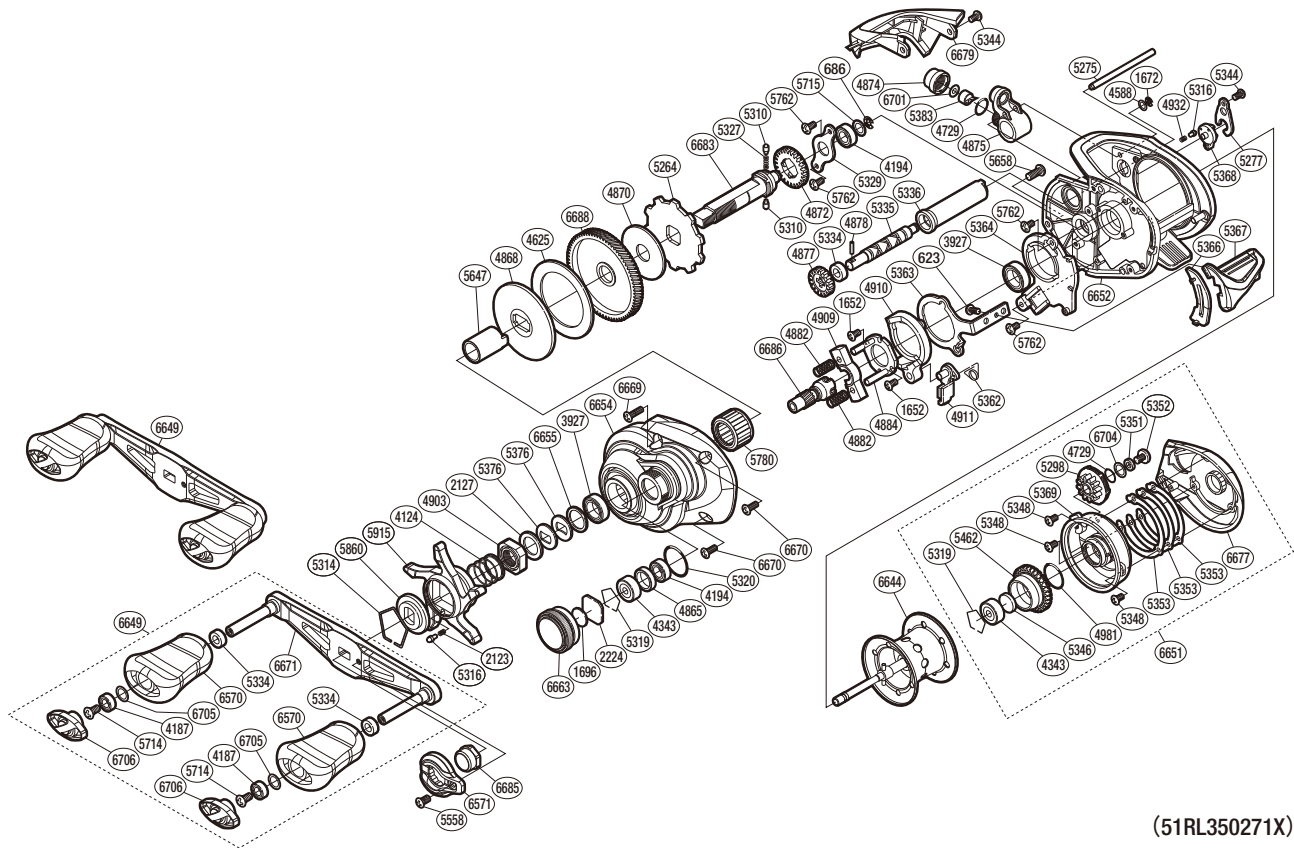

SHIMANO

CURADO MGL SA-RB

CUMGL71HGK

(51RL350271X)

Please note that the number of adjusting washers may not be the same as shown in the exploded views. (Adjustment will vary with each individual product.)

Part No.	Description	Part No.	Description	Part No.	Description
BNT0623	Screw	BNT5264	Anti-Reverse Ratchet	BNT5658	Screw
BNT0686	E Lock	BNT5275	Stabilizer Bar	BNT5714	Screw
BNT1652	Screw	BNT5277	Cam Lever Retainer	BNT5715	Washer
BNT1672	E Lock	BNT5298	Brake Dial	BNT5762	Screw
BNT1696	Cast Control Spacer (B)	BNT5310	Idle Gear Pin	BNT5780	Roller Clutch Bearing
BNT2123	Click Spring	BNT5314	Click Plate Retainer	BNT5860	Star Drag Click Plate
BNT2127	Star Drag Spacer	BNT5316	Click Pin	BNT5915	Star Drag
BNT2224	Cast Control Spacer (A)	BNT5319	Bearing Retainer	BNT6570	Handle Knob
BNT3927	Ball Bearing	BNT5320	O Ring	BNT6571	Handle Nut Plate
BNT4124	Star Drag Spring	BNT5327	Idle Gear Spring	BNT6644	Spool Assembly
BNT4187	Ball Bearing	BNT5329	Drive Shaft Retainer	BNT6649	Handle Assembly
BNT4194	Ball Bearing	BNT5334	Bushing	BNT6651	Right Side Plate Assembly
BNT4343	Ball Bearing	BNT5335	Worm Shaft	BNT6652	Frame Assembly
BNT4588	Washer	BNT5336	Level Wind Guard	BNT6654	Left Side Plate Assembly
BNT4625	Drag Washer C	BNT5344	Screw	BNT6655	Washer
BNT4729	O Ring	BNT5346	Bearing Spacer	BNT6663	Cast Control Cap
BNT4865	Bearing Spacer	BNT5348	Screw	BNT6669	Screw
BNT4868	Key Washer	BNT5351	Brake Dial Spacer	BNT6670	Screw
BNT4870	Drag Washer A	BNT5352	Screw	BNT6671	Handle Shank Assembly
BNT4872	Idle Gear A	BNT5353	Washer	BNT6677	Right Side Plate
BNT4874	Pawl Cap	BNT5362	Clutch Pawl Spring	BNT6679	Level Wind Protector
BNT4875	Line Guide Assembly	BNT5363	Clutch Plate	BNT6683	Drive Shaft
BNT4877	Idle Gear C	BNT5364	Clutch Guard	BNT6685	Handle Nut
BNT4878	Worm Shaft Pin	BNT5366	Clutch Bar Guide (B)	BNT6686	Pinion Gear
BNT4882	Yoke Spring	BNT5367	Clutch Lever	BNT6688	Drive Gear
BNT4884	Clutch Cam Retainer	BNT5368	B Side Plate Cam Lever	BNT6701	Washer
BNT4903	Star Drag Nut	BNT5369	Brake Case	BNT6704	Washer
BNT4909	Yoke	BNT5376	Washer	BNT6705	Washer
BNT4910	Clutch Cam	BNT5383	Line Guide Pawl	BNT6706	Handle Knob Seal
BNT4911	Clutch Pawl Assembly	BNT5462	Brake Ring Gear		
BNT4932	Click Spring	BNT5558	Screw		
BNT4981	O Ring	BNT5647	Roller Clutch Inner Tube	BNT4692	B-100 Oil (Accessory)